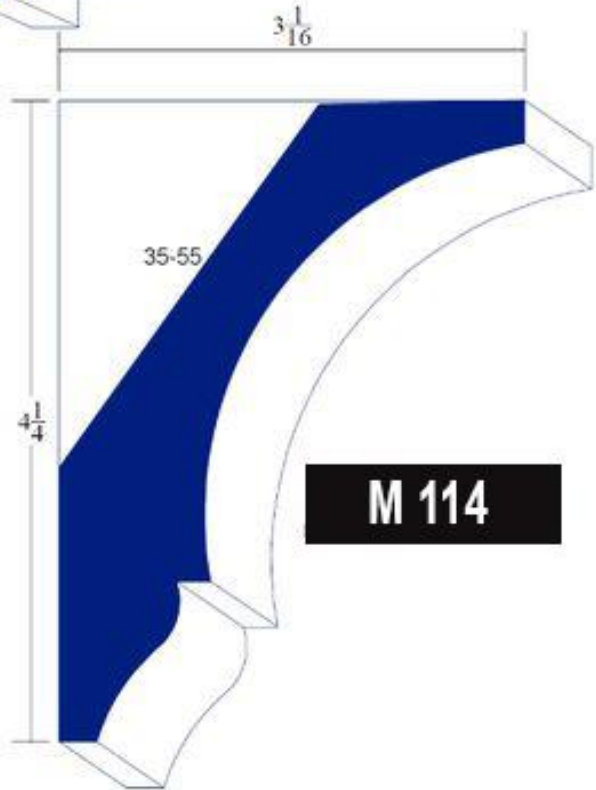

**M 104**

**M 105**

TIZ ABZAR CO.

**M 119**

**M 120**

**M 121**

**M 122**

**M 123**

Architectural crown moulding profiles M 124 through M 152. Each profile is shown with a technical drawing and a corresponding label in a black box. The profiles vary in their decorative curves and fluting.