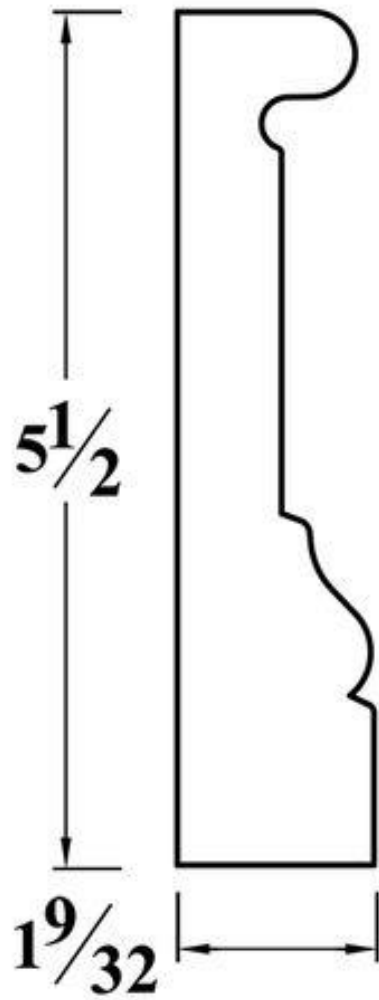

TIZ ABZAR CO.

M 340