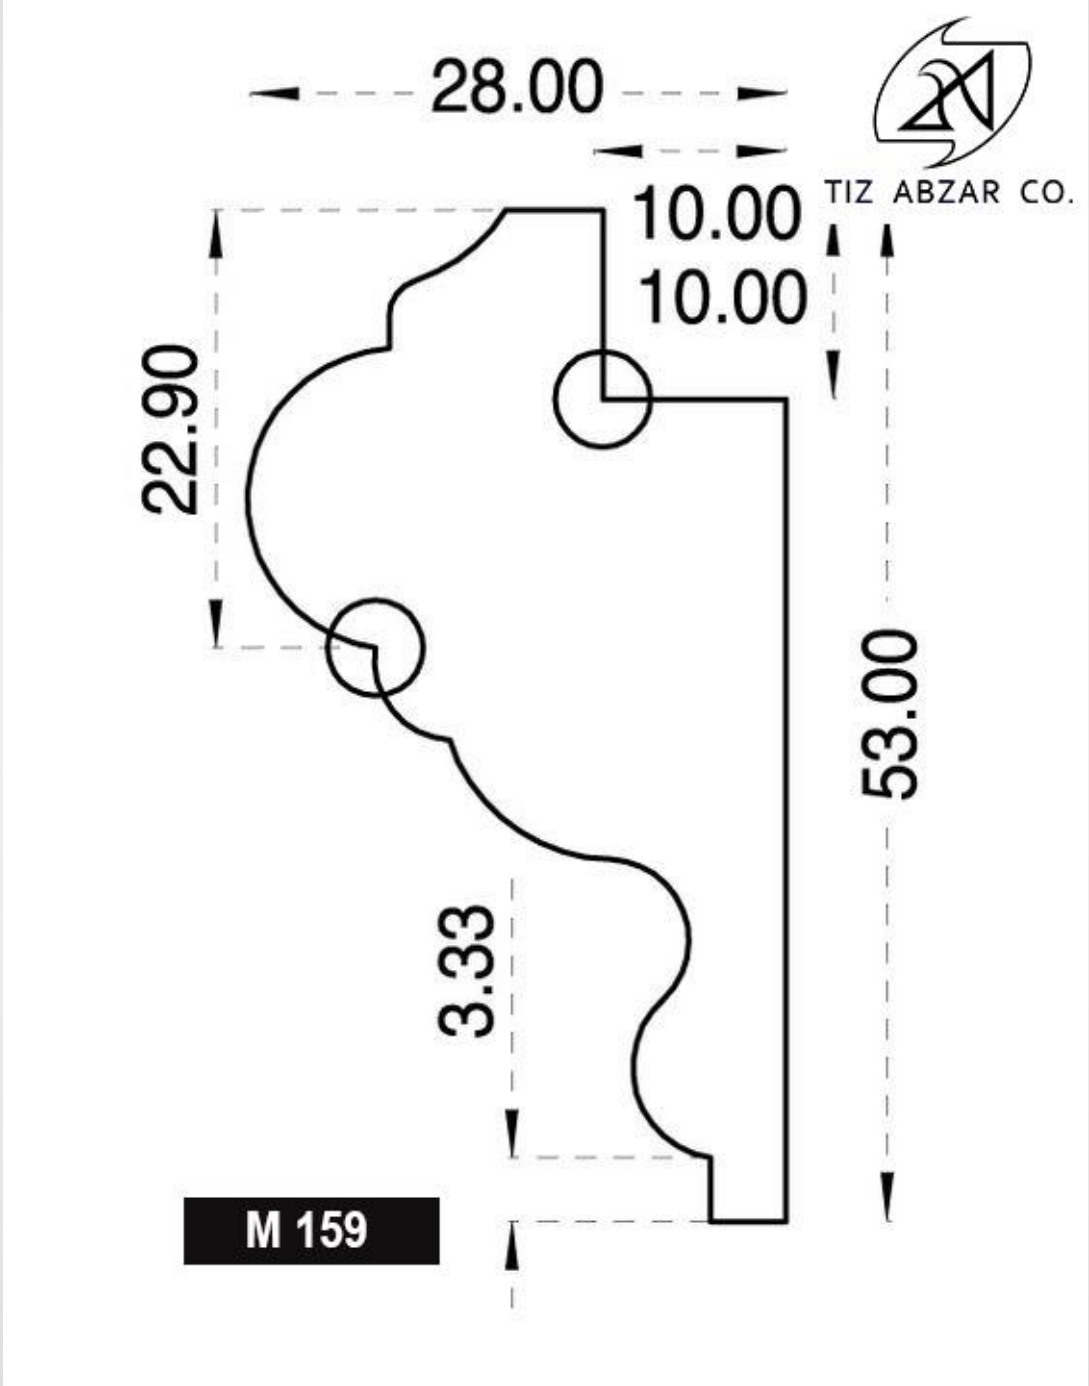

Architectural crown moulding profiles M 124 through M 152. Each profile is shown with a technical drawing and a corresponding label in a black box. The profiles vary in their decorative curves and fluting.

						
<b>M 230</b>	<b>M 231</b>	<b>M 232</b>	<b>M 233</b>	<b>M 234</b>	<b>M 235</b>	<b>M 236</b>
			 <i>Also Available Width Depth 6" 3 1/8" 10" 5 1/8"</i>			
<b>M 237</b>	<b>M 238</b>	<b>239</b>	<b>M 240</b>	<b>M 241</b>	<b>M 242</b>	<b>M 243</b>
						
<b>M 244</b>	<b>M 245</b>	<b>M 246</b>	<b>M 247</b>	<b>M 248</b>	<b>M 249</b>	<b>M 250</b>
					 <i>Also Available Width Depth 6" 2 3/4"</i>	 <i>Also Available Width Depth 10 1/2" 2 3/8"</i>
<b>M 251</b>	<b>M 252</b>	<b>M 253</b>	<b>M 254</b>	<b>M 255</b>	<b>M 256</b>	<b>M 257</b>
			 <i>Also Available Width Depth 7" 2"</i>	 <i>Also Available Width Depth 7" 2" 10" 2"</i>		
<b>M 258</b>	<b>M 259</b>	<b>M 260</b>	<b>M 261</b>	<b>M 262</b>	<b>M 263</b>	<b>M 264</b>
 <i>Also Available Width Depth 5" 1 3/4" 6" 2"</i>				 <i>Also Available Width Depth 7 1/4" 1 1/8" 12" 1 1/2"</i>	 <i>Also Available Width Depth 6" 1 3/4"</i>	
<b>M 265</b>	<b>M 266</b>	<b>M 267</b>	<b>M 268</b>	<b>M 269</b>	<b>M 270</b>	<b>M 271</b>