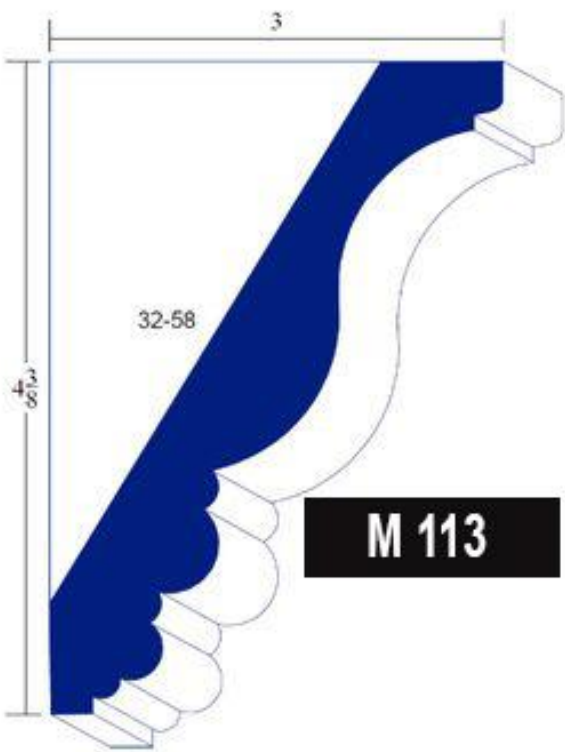

**M 104**

**M 105**

TIZ ABZAR CO.

**M 119**

**M 120**

**M 121**

**M 122**

**M 123**

Architectural crown moulding profiles M 124 through M 152. Each profile is shown with a technical drawing and a corresponding label in a black box. The profiles vary in their decorative curves and fluting.